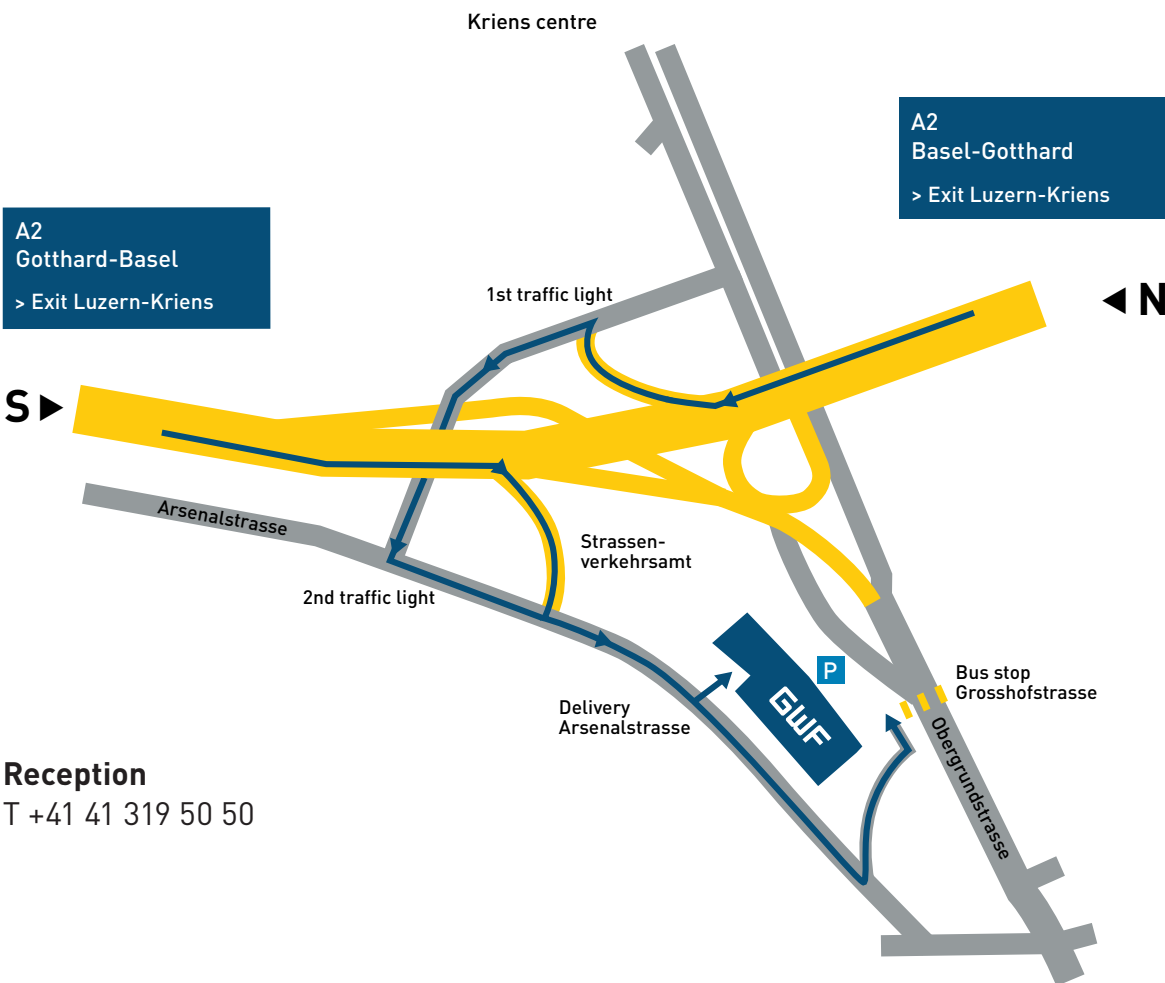

# Situation plan

### Coming from the north by car

Motorway exit Luzern-Kriens, signpost «Allmend / Strassenverkehrsamt»

### Coming from the south by car

Motorway exit Luzern-Kriens, signpost «Allmend / Strassenverkehrsamt»

### Public transport

From the railway station Lucerne take bus no. 1 direction Kriens-Obernau, get off at station Grosshofstrasse (at Brauerei Eichhof), use underpass